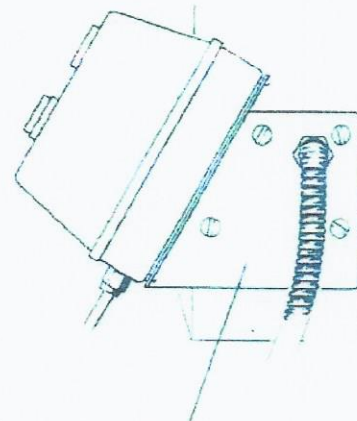

MOUNTING BRACKET 143928

FOR PEELERS FROM 97159169 TO 97_____