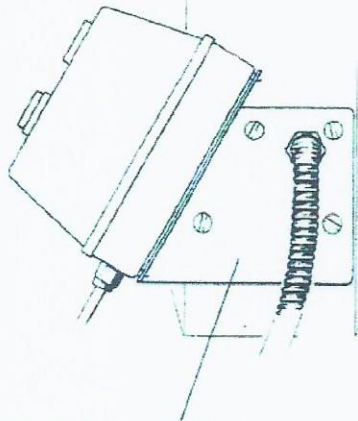

FOR PEELERS FROM 97107855 to 97115772

MOUNTING BRACKET 142863

FOR PEELERS FROM 97115772 to 97159169