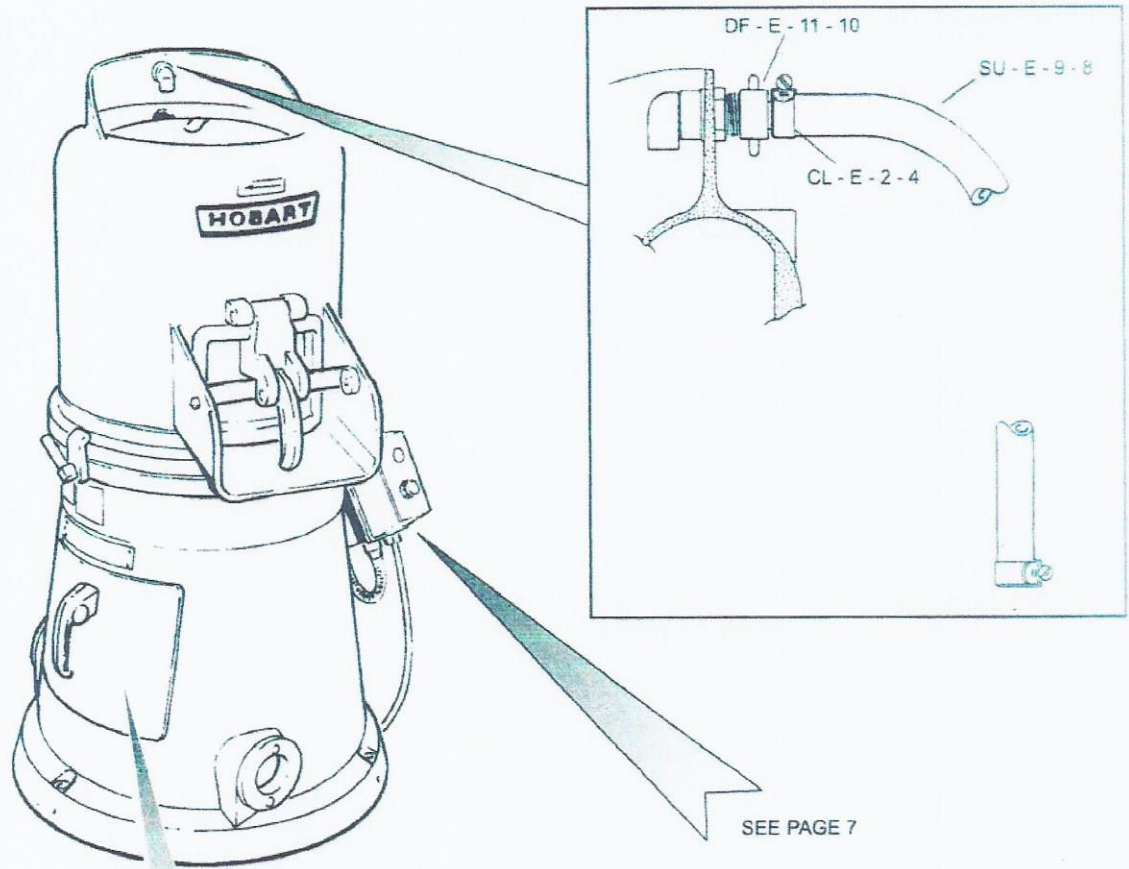

DOOR ASSEMBLY.....142062
INCLUDES ITEMS MARKED*

Disc & Drive Shaft

E6128

56051	BRISTLE
55531 + SU - E - 9 - 2	SPLIT TOP DISC
51188	STANDARD

51293	STD
55445	SPLIT-TOP
56378	BRISTLE

VERTICAL SHAFT ASSEMBLY.....142063
INCLUDES ITEMS MARKED*