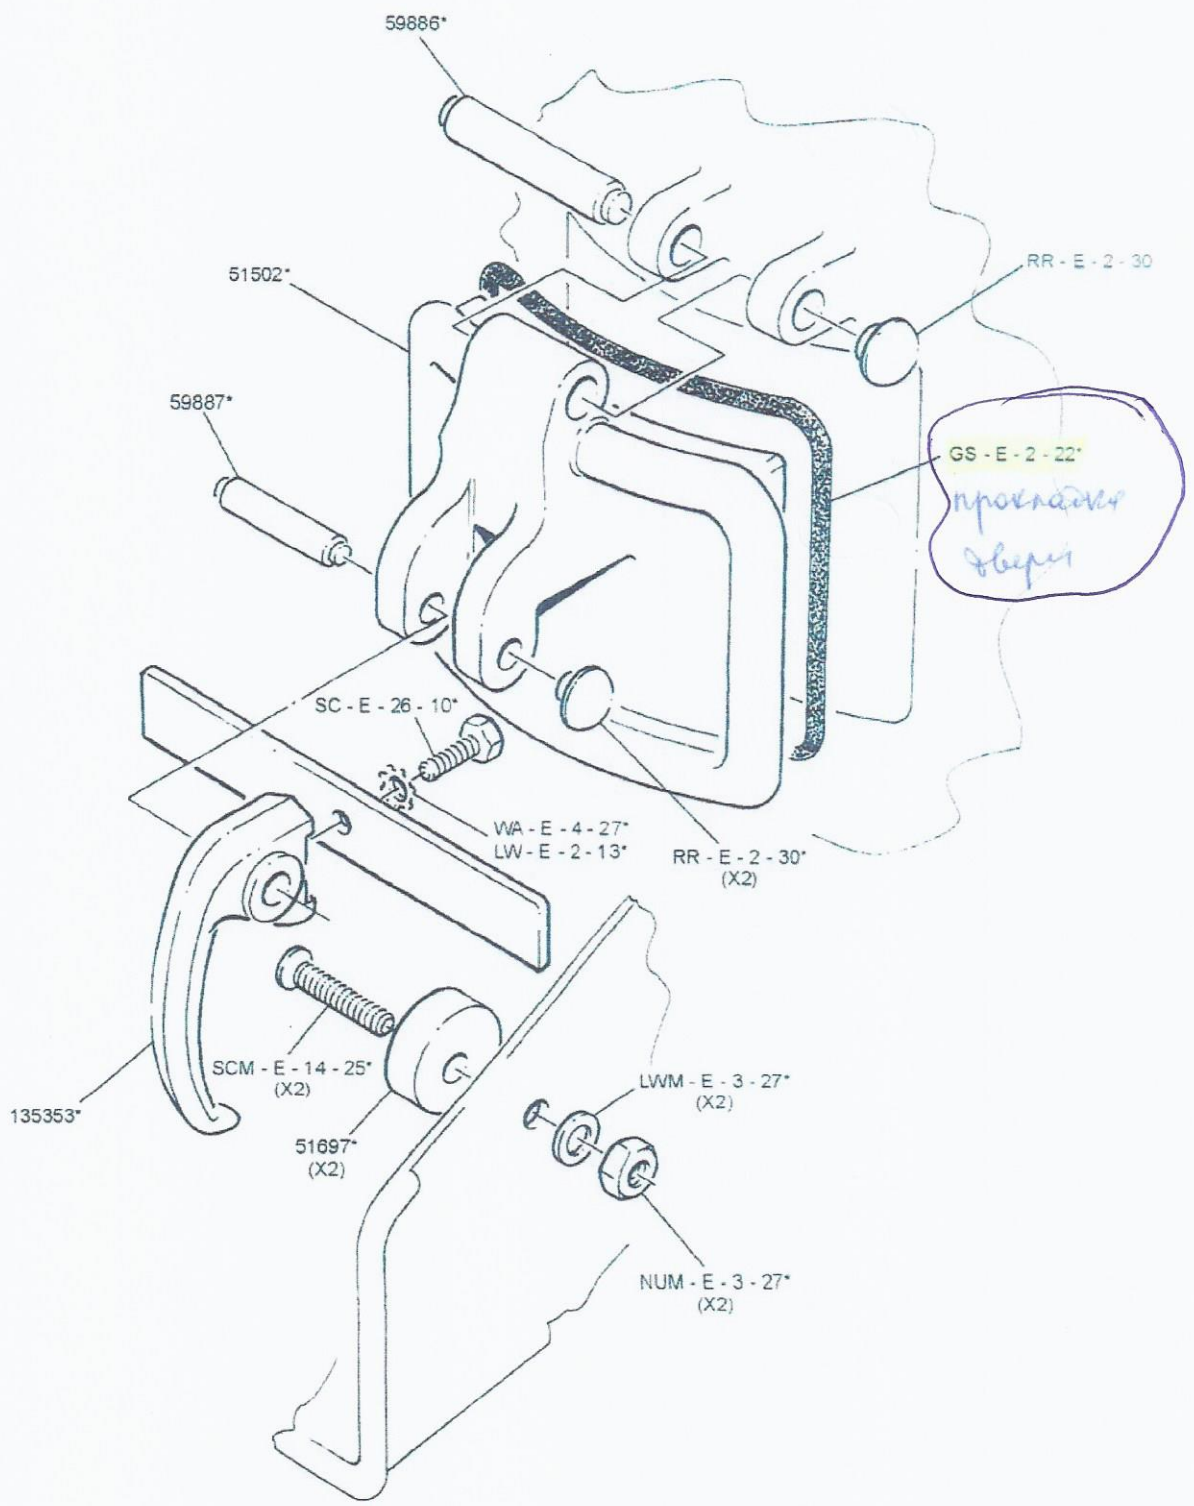

HOBART

E6128

**Catalogue of Replacement Parts
Catalogue de Pieces de Rechange
Ersatzteilkatalog**

CE

CONTENTS

	Page
Hopper & Base.....	2
Door Assembly.....	3
Disc & Drive Shaft.....	4
Motor.....	5
Hose, Peel Trap & Starter.....	6
Starter.....	7

DOOR ASSEMBLY.....142062
INCLUDES ITEMS MARKED*

Disc & Drive Shaft

E6128

56051	BRISTLE
55531 + SU - E - 9 - 2	SPLIT TOP DISC
51188	STANDARD

51293	STD
55445	SPLIT-TOP
56378	BRISTLE

VERTICAL SHAFT ASSEMBLY.....142063
INCLUDES ITEMS MARKED*

FOR PEELERS FROM 97107855 to 97115772

MOUNTING BRACKET 142863

FOR PEELERS FROM 97115772 to 97159169

MOUNTING BRACKET 143928

FOR PEELERS FROM 97159169 TO 97_____

MOUNTING BRACKET 00-738233

FOR PEELERS FROM 97_____

00-738798 - 1	230 / 50 / 1
00-738798 - 2	400 / 50 / 3
00-738798 - 3	220 / 60 / 3
00-738798 - 4	115 / 60 / 1

226508 - 11
EPM - E - 11 - 35
169045 - 2

SCM - E - 13 - 16 (X4)

00-738801

NOTE:
WHEN REPLACING STARTERS ON NVR PEELERS PRIOR TO
SER NO 97_____ USE STARTER PART NUMBER
00-738798 + MOUNTING BRACKET 00-738801