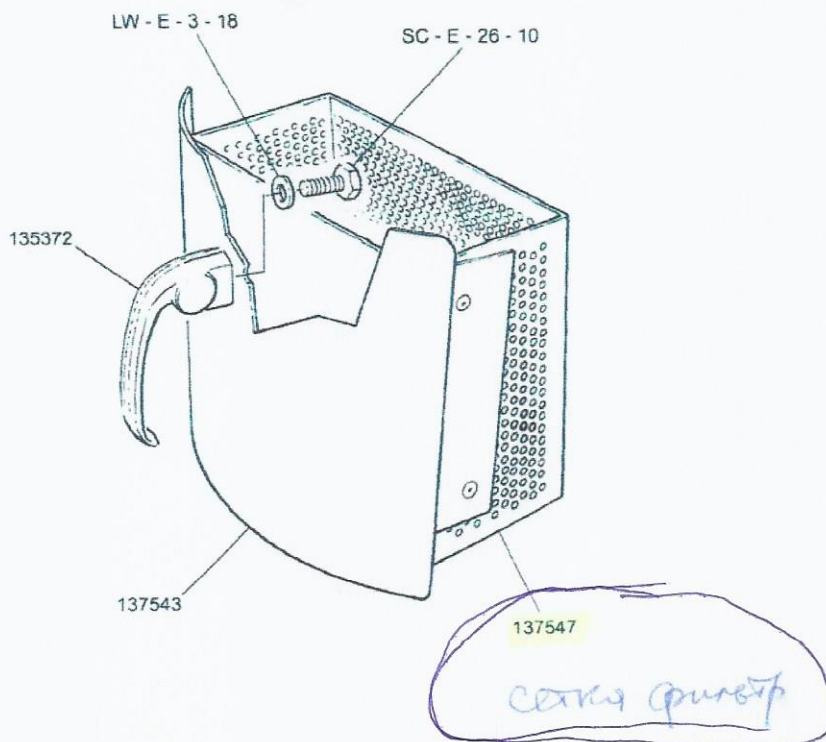

HOBART

E6128

**Catalogue of Replacement Parts
Catalogue de Pieces de Rechange
Ersatzteilkatalog**

CE

CONTENTS

	Page
Hopper & Base.....	2
Door Assembly.....	3
Disc & Drive Shaft.....	4
Motor.....	5
Hose, Peel Trap & Starter.....	6
Starter.....	7

DOOR ASSEMBLY.....142062
INCLUDES ITEMS MARKED*

Disc & Drive Shaft

E6128

56051	BRISTLE
55531 + SU - E - 9 - 2	SPLIT TOP DISC
51188	STANDARD

51293	STD
55445	SPLIT-TOP
56378	BRISTLE

VERTICAL SHAFT ASSEMBLY.....142063
INCLUDES ITEMS MARKED*