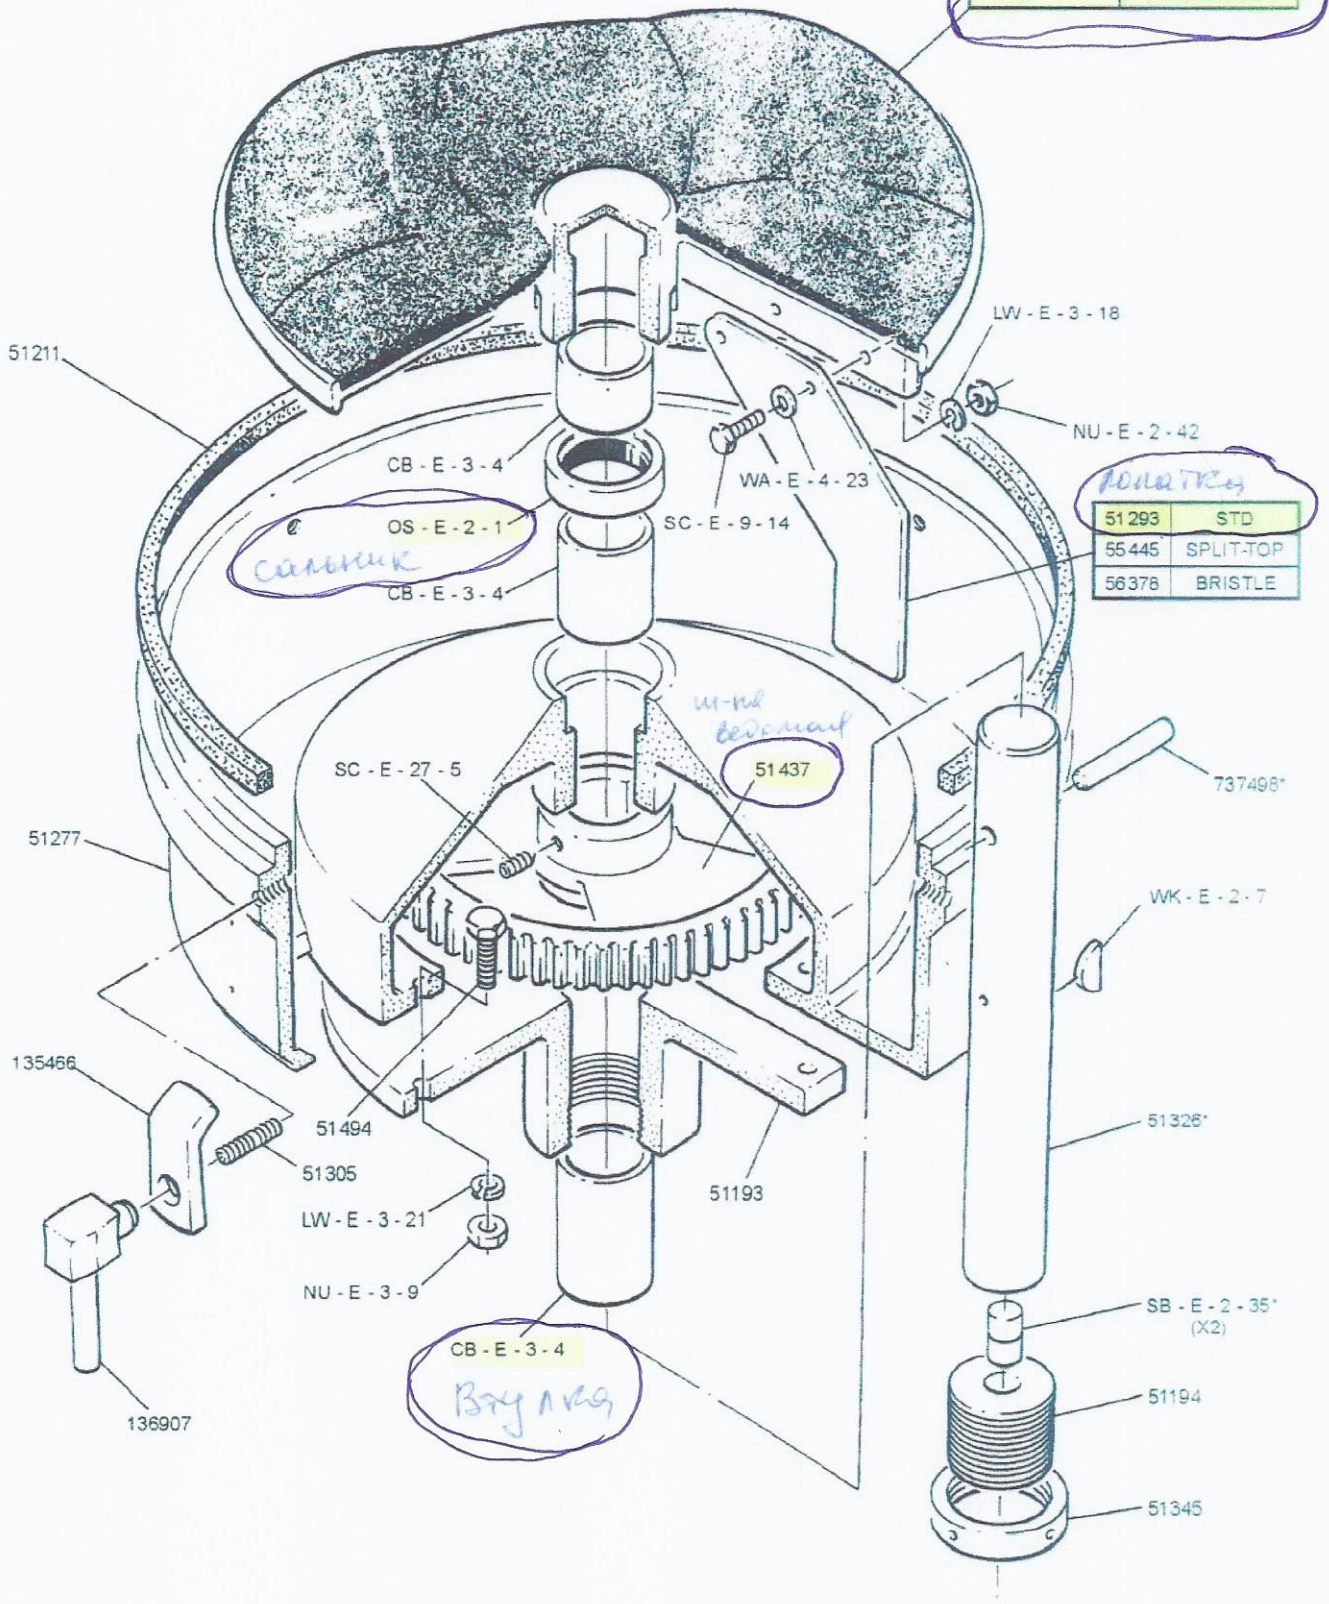

HOBART

E6128

**Catalogue of Replacement Parts
Catalogue de Pieces de Rechange
Ersatzteilkatalog**

CE

CONTENTS

	Page
Hopper & Base.....	2
Door Assembly.....	3
Disc & Drive Shaft.....	4
Motor.....	5
Hose, Peel Trap & Starter.....	6
Starter.....	7

DOOR ASSEMBLY.....142062
INCLUDES ITEMS MARKED*

Disc & Drive Shaft

E6128

56051	BRISTLE
55531 + SU - E - 9 - 2	SPLIT TOP DISC
51188	STANDARD

51293	STD
55445	SPLIT-TOP
56378	BRISTLE

VERTICAL SHAFT ASSEMBLY.....142063
INCLUDES ITEMS MARKED*

FOR PEELERS FROM 97107855 to 97115772

MOUNTING BRACKET 142863

FOR PEELERS FROM 97115772 to 97159169

MOUNTING BRACKET 143928

FOR PEELERS FROM 97159169 TO 97_____

MOUNTING BRACKET 00-738233

FOR PEELERS FROM 97_____

00-738798 - 1	230 / 50 / 1
00-738798 - 2	400 / 50 / 3
00-738798 - 3	220 / 60 / 3
00-738798 - 4	115 / 60 / 1

226508 - 11
EPM - E - 11 - 35
169045 - 2

SCM - E - 13 - 16 (X4)

00-738801

NOTE:
WHEN REPLACING STARTERS ON NVR PEELERS PRIOR TO
SER NO 97_____ USE STARTER PART NUMBER
00-738798 + MOUNTING BRACKET 00-738801