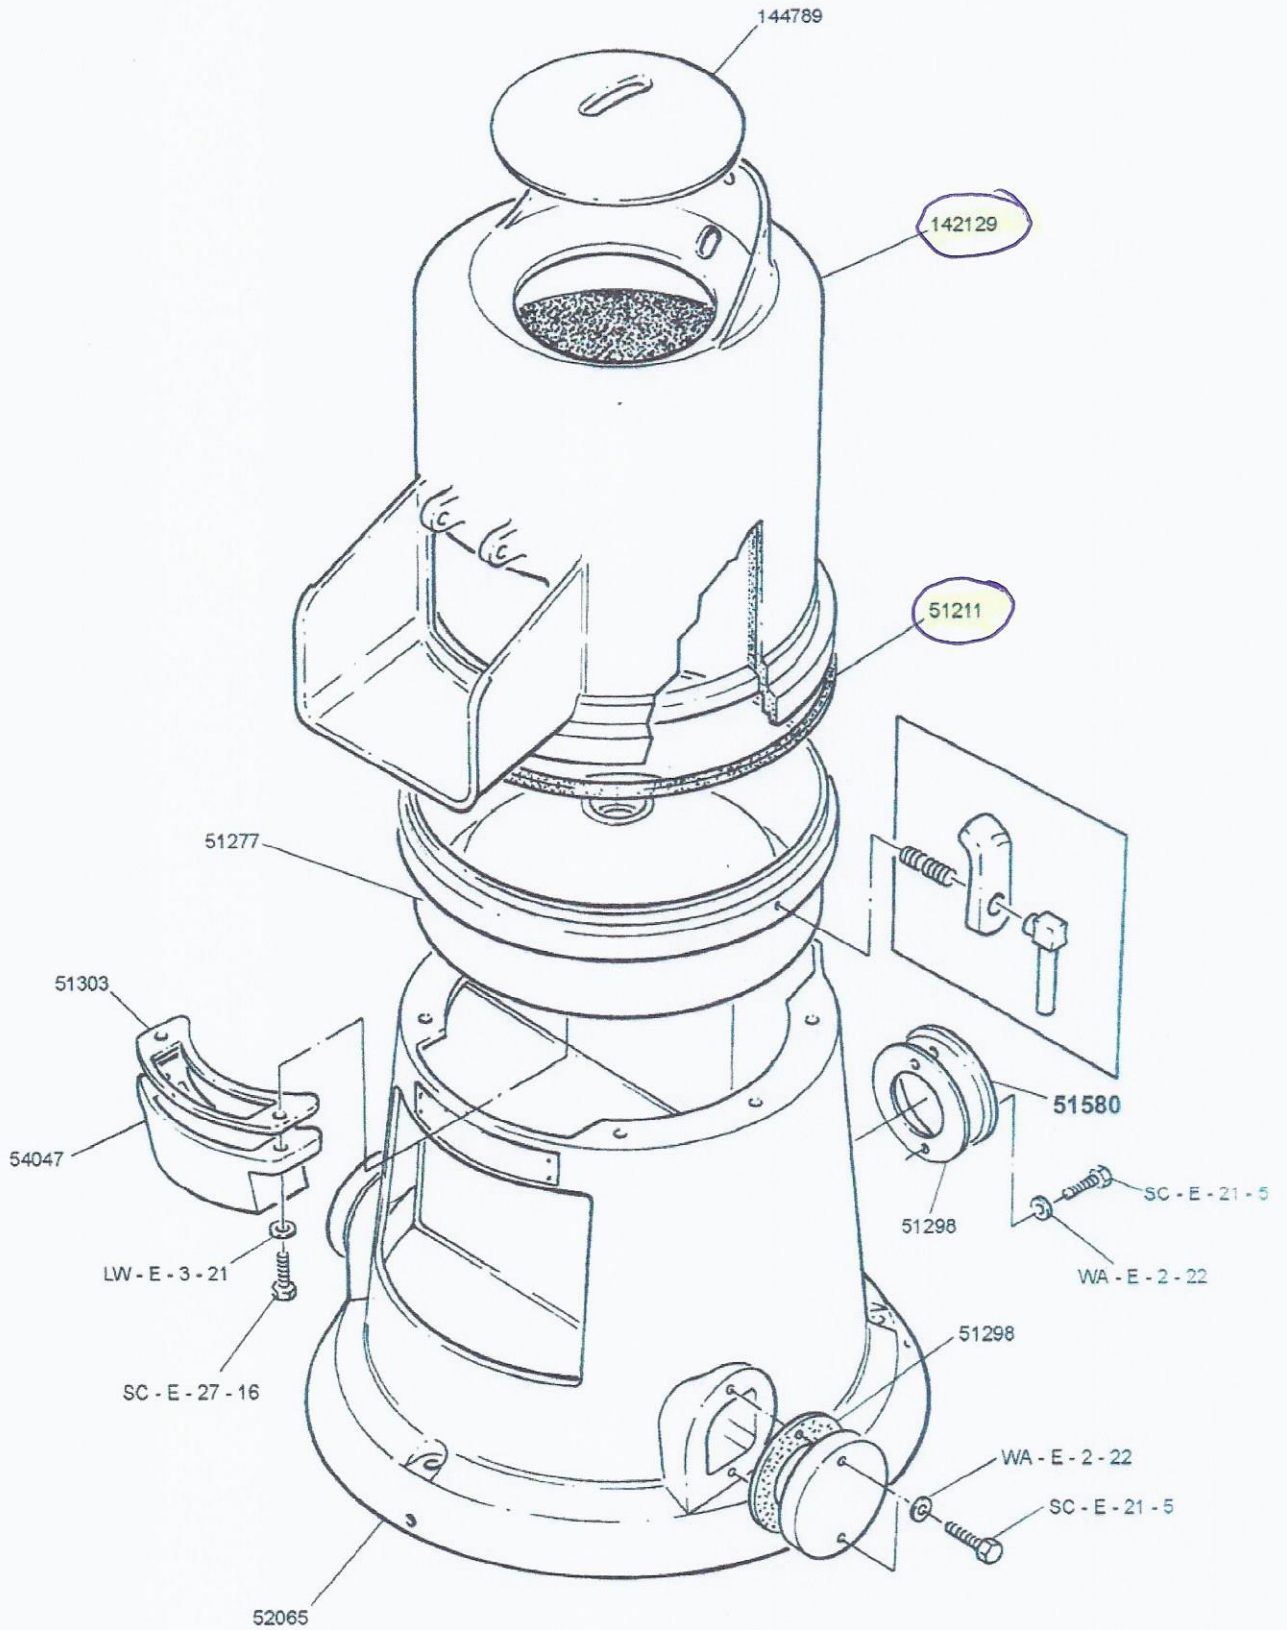

HOBART

E6128

**Catalogue of Replacement Parts
Catalogue de Pieces de Rechange
Ersatzteilkatalog**

CE

CONTENTS

	Page
Hopper & Base.....	2
Door Assembly.....	3
Disc & Drive Shaft.....	4
Motor.....	5
Hose, Peel Trap & Starter.....	6
Starter.....	7

DOOR ASSEMBLY.....142062
INCLUDES ITEMS MARKED*

Disc & Drive Shaft

E6128

56051	BRISTLE
55531 + SU - E - 9 - 2	SPLIT TOP DISC
51188	STANDARD

51293	STD
55445	SPLIT-TOP
56378	BRISTLE

VERTICAL SHAFT ASSEMBLY.....142063
INCLUDES ITEMS MARKED*

00-738798 - 1	230 / 50 / 1
00-738798 - 2	400 / 50 / 3
00-738798 - 3	220 / 60 / 3
00-738798 - 4	115 / 60 / 1

226508 - 11
EPM - E - 11 - 35
169045 - 2

SCM - E - 13 - 16 (X4)

00-738801

NOTE:
WHEN REPLACING STARTERS ON NVR PEELERS PRIOR TO
SER NO 97_____ USE STARTER PART NUMBER
00-738798 + MOUNTING BRACKET 00-738801