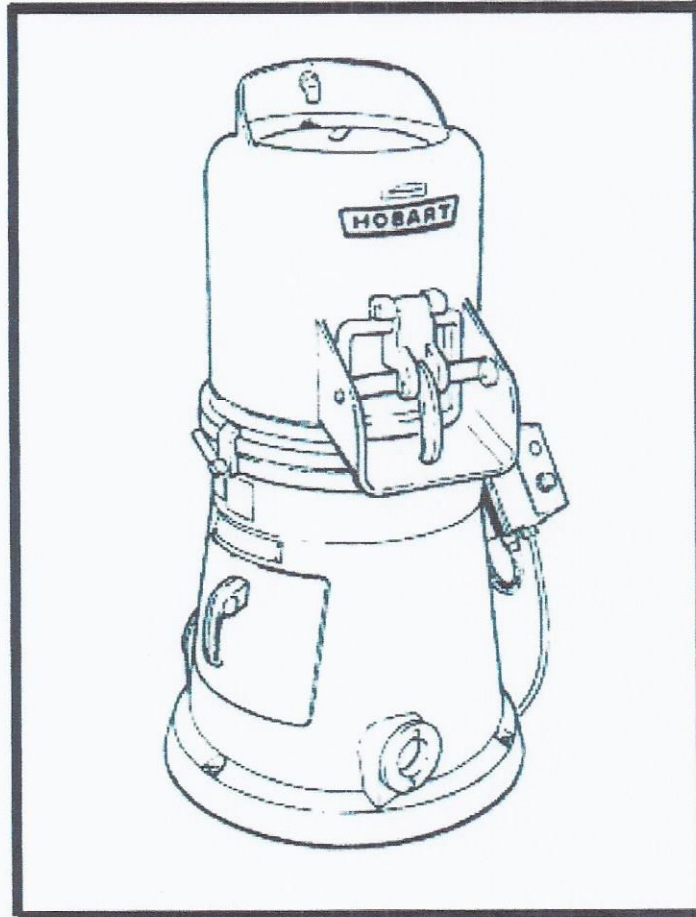

HOBART

E6128

**Catalogue of Replacement Parts
Catalogue de Pieces de Rechange
Ersatzteilkatalog**

CE

CONTENTS

	Page
Hopper & Base.....	2
Door Assembly.....	3
Disc & Drive Shaft.....	4
Motor.....	5
Hose, Peel Trap & Starter.....	6
Starter.....	7

DOOR ASSEMBLY.....142062
INCLUDES ITEMS MARKED*

Disc & Drive Shaft

E6128

56051	BRISTLE
55531 + SU - E - 9 - 2	SPLIT TOP DISC
51188	STANDARD

51293	STD
55445	SPLIT-TOP
56378	BRISTLE

VERTICAL SHAFT ASSEMBLY.....142063
INCLUDES ITEMS MARKED*