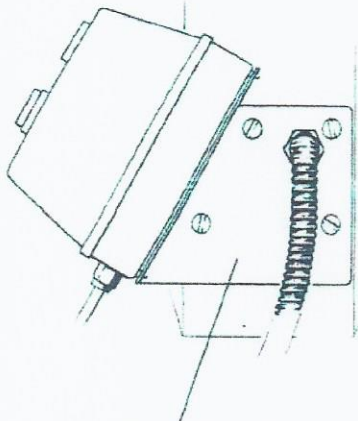

FOR PEELERS FROM 97107855 to 97115772

MOUNTING BRACKET 142863

FOR PEELERS FROM 97115772 to 97159169

MOUNTING BRACKET 143928

FOR PEELERS FROM 97159169 TO 97_____

MOUNTING BRACKET 00-738233

FOR PEELERS FROM 97_____

00-738798 - 1	230 / 50 / 1
00-738798 - 2	400 / 50 / 3
00-738798 - 3	220 / 60 / 3
00-738798 - 4	115 / 60 / 1

226508 - 11
EPM - E - 11 - 35
169045 - 2

SCM - E - 13 - 16 (X4)

00-738801

NOTE:
WHEN REPLACING STARTERS ON NVR PEELERS PRIOR TO
SER NO 97_____ USE STARTER PART NUMBER
00-738798 + MOUNTING BRACKET 00-738801