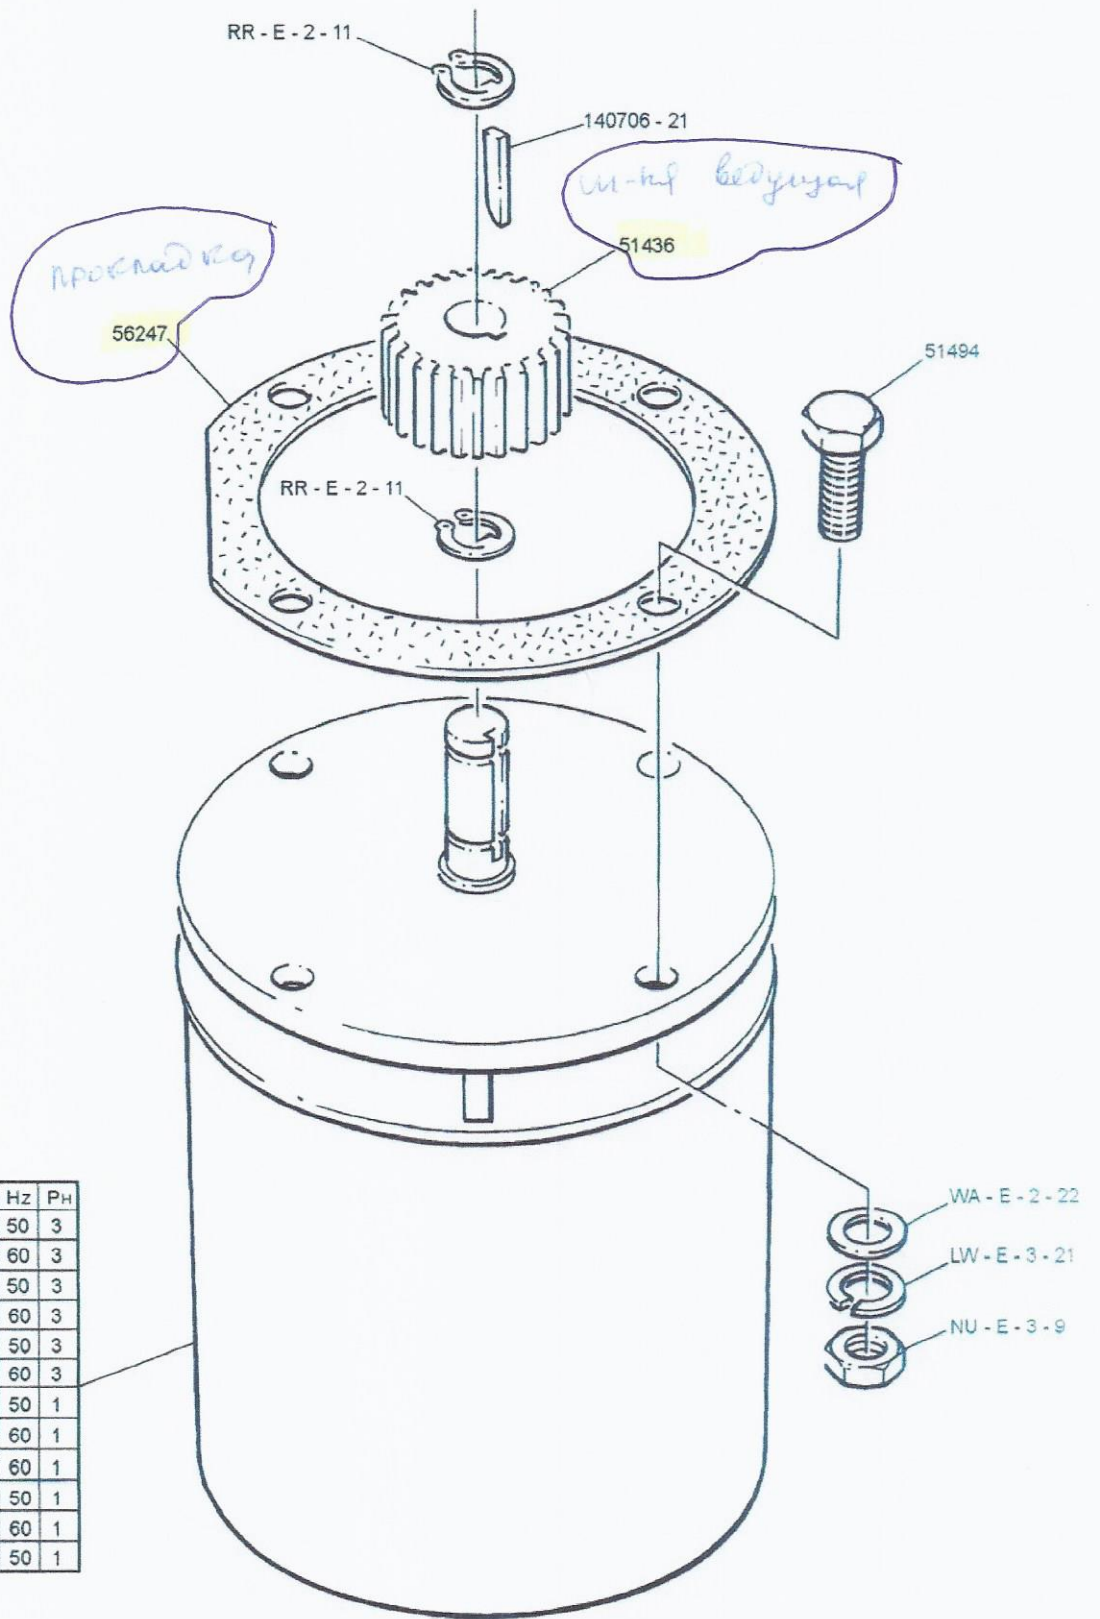

HOBART

E6128

**Catalogue of Replacement Parts
Catalogue de Pieces de Rechange
Ersatzteilkatalog**

CE

CONTENTS

	Page
Hopper & Base.....	2
Door Assembly.....	3
Disc & Drive Shaft.....	4
Motor.....	5
Hose, Peel Trap & Starter.....	6
Starter.....	7

DOOR ASSEMBLY.....142062
INCLUDES ITEMS MARKED*

Disc & Drive Shaft

E6128

56051	BRISTLE
55531 + SU - E - 9 - 2	SPLIT TOP DISC
51188	STANDARD

51293	STD
55445	SPLIT-TOP
56378	BRISTLE

VERTICAL SHAFT ASSEMBLY.....142063
INCLUDES ITEMS MARKED*

FOR PEELERS FROM 97107855 to 97115772

MOUNTING BRACKET 142863

FOR PEELERS FROM 97115772 to 97159169

MOUNTING BRACKET 143928

FOR PEELERS FROM 97159169 TO 97_____

MOUNTING BRACKET 00-738233

FOR PEELERS FROM 97_____

00-738798 - 1	230 / 50 / 1
00-738798 - 2	400 / 50 / 3
00-738798 - 3	220 / 60 / 3
00-738798 - 4	115 / 60 / 1

226508 - 11
EPM - E - 11 - 35
169045 - 2

SCM - E - 13 - 16 (X4)

00-738801

NOTE:
WHEN REPLACING STARTERS ON NVR PEELERS PRIOR TO
SER NO 97_____ USE STARTER PART NUMBER
00-738798 + MOUNTING BRACKET 00-738801