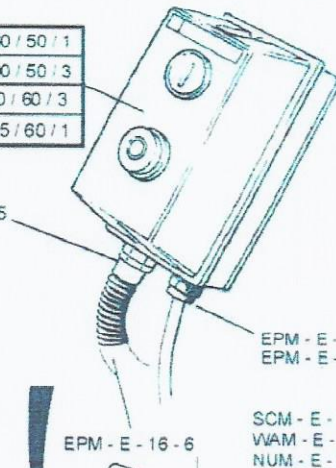

FOR PEELERS FROM 97107855 to 97115772

MOUNTING BRACKET 142863

FOR PEELERS FROM 97115772 to 97159169

MOUNTING BRACKET 143928

FOR PEELERS FROM 97159169 TO 97_____

MOUNTING BRACKET 00-738233

FOR PEELERS FROM 97_____

00-738798 - 1	230 / 50 / 1
00-738798 - 2	400 / 50 / 3
00-738798 - 3	220 / 60 / 3
00-738798 - 4	115 / 60 / 1

226508 - 11
EPM - E - 11 - 35
169045 - 2

SCM - E - 13 - 16 (X4)

00-738801

NOTE:
WHEN REPLACING STARTERS ON NVR PEELERS PRIOR TO
SER NO 97_____ USE STARTER PART NUMBER
00-738798 + MOUNTING BRACKET 00-738801